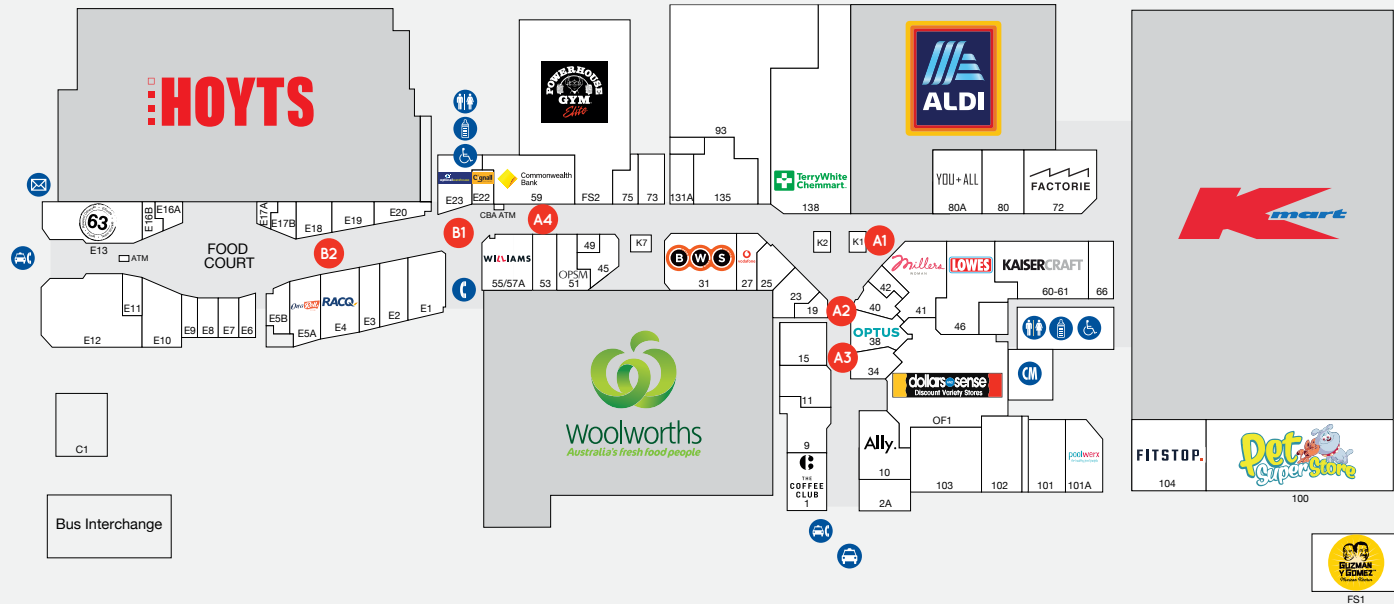

## SHOPPING CENTRE

### POP-UP KIOSK SITES

CATEGORY A SITES						
	SITE AND LOCATION	SIZE (M)	POWER	MON-SUN	THURS-SUN	ONE DAY
A1	ALDI	3 X 2	YES	\$990	N/A	N/A
A2	ROMANOS	2.4 X 1	NO	\$990	\$770	\$330
A3	IDEAS	2.4 X 1	YES	\$990	\$770	\$330
A4	COMMONWEALTH BANK	3.0 X 15	YES	\$990	\$770	N/A
CATEGORY B SITES						
B1	CHRISTINA'S/VOID AREA	2 X 3	YES	\$880	\$660	\$275
B2	RAMP - TOP	3 X 3	YES	\$880	\$660	\$275