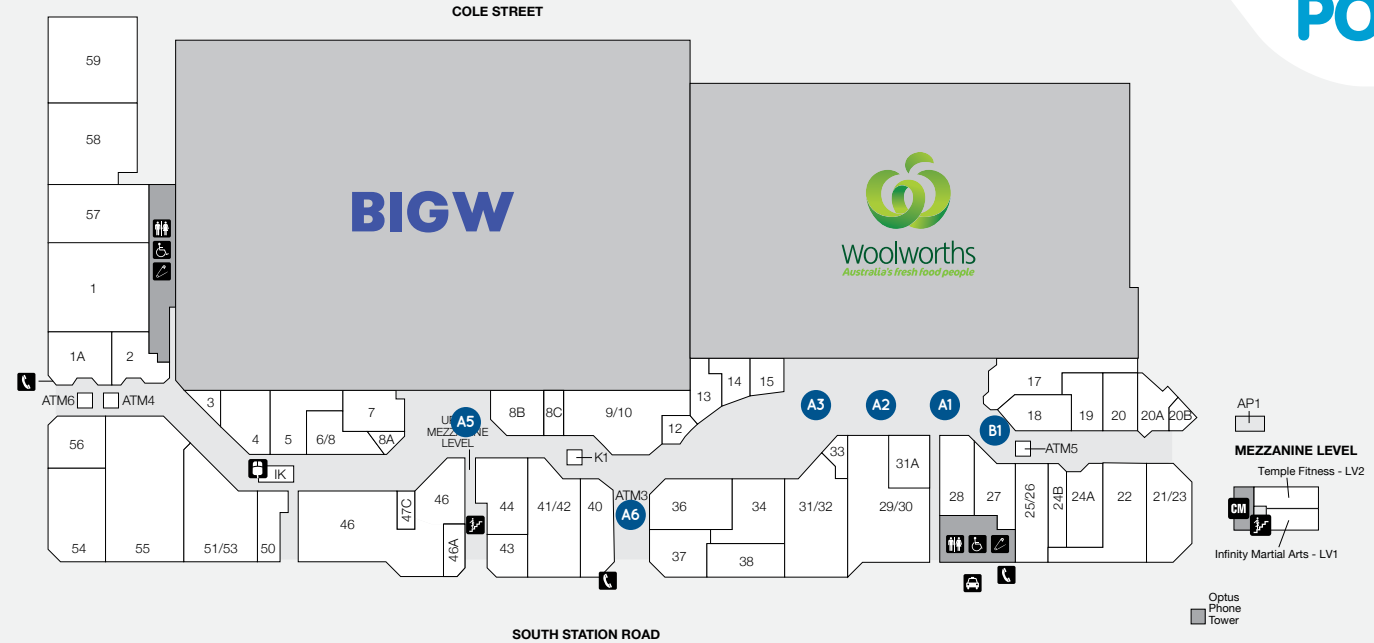

1,257

CAR PARKS 1,025 ARE UNDERCOVER

2.7m

ANNUAL CUSTOMER VISITS

WOOLWORTHS, BIG W

MAJOR RETAILERS

DEMOGRAPHICS

YOUNG FAMILIES, BLUE COLLAR WORKERS

POP-UP KIOSK SITES

CATEGORY A SITES						
SITE AND LOCATION		SIZE (M)	POWER	MON-SUN	THURS-SUN	ONE DAY
A1	WOOLWORTHS / BWS	4.2 X 3.0	YES	\$990	N/A	N/A
A2	WOOLWORTHS	4.2 X 3.0	YES	\$990	N/A	N/A
A3	WOOLWORTHS / FOOD COURT	4.2 X 3.0	YES	\$990	N/A	N/A
A5	BIG W	3.0 X 3.0	YES	\$990	\$770	N/A
A6	ROCKMANS	3.5 X 15	YES	\$990	\$770	N/A
CATEGORY B SITES						
B1	EB GAMES / PROUDS	2.0 X 2.0	NO	\$880	\$660	\$275