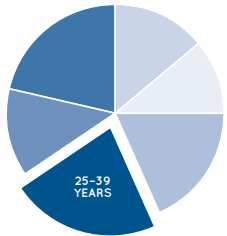

1,257

CAR PARKS 1,025 ARE UNDERCOVER

2.7m

ANNUAL CUSTOMER VISITS

WOOLWORTHS, BIG W

MAJOR RETAILERS

DEMOGRAPHICS

YOUNG FAMILIES, BLUE COLLAR WORKERS

0 - 14 YEARS	21%
15 - 24 YEARS	13%
25 - 39 YEARS	22%
40 - 54 YEARS	16%
55 - 64 YEARS	11%
65 + YEARS	14%

111,455

TRADE AREA POPULATION

LEASING ENQUIRIES

MAREE HAMILTON

M 0458 991 388 P 07 3275 8888

E maree.hamilton@retailfirst.com.au