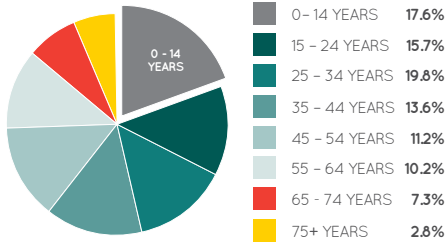

## DEMOGRAPHICS

WHITE COLLAR, MATURE FAMILIES, HOME OWNERS, YOUNG INDEPENDENTS

112,195

TRADE AREA POPULATION