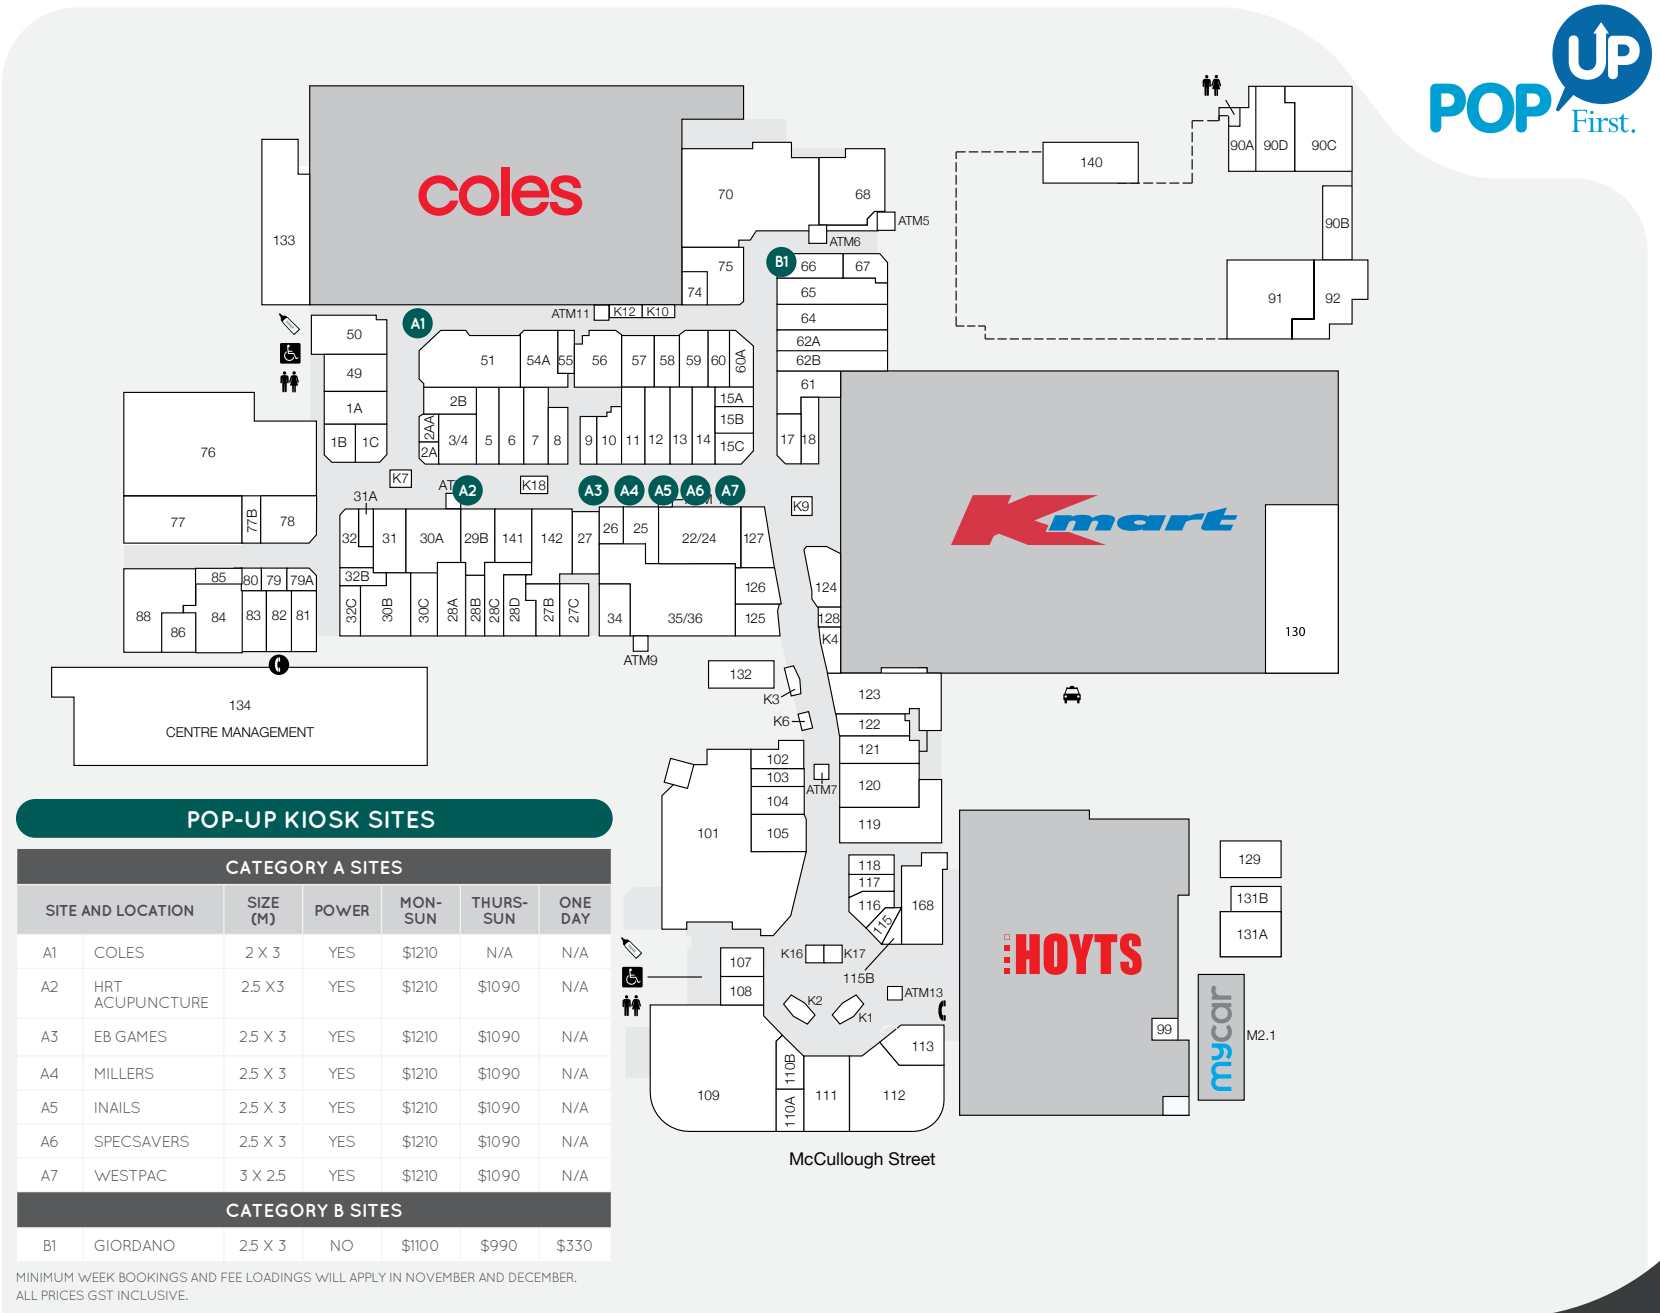

## DEMOGRAPHICS

WHITE COLLAR, MATURE FAMILIES, HOME OWNERS, YOUNG INDEPENDENTS

112,195

TRADE AREA POPULATION

## POP-UP KIOSK SITES