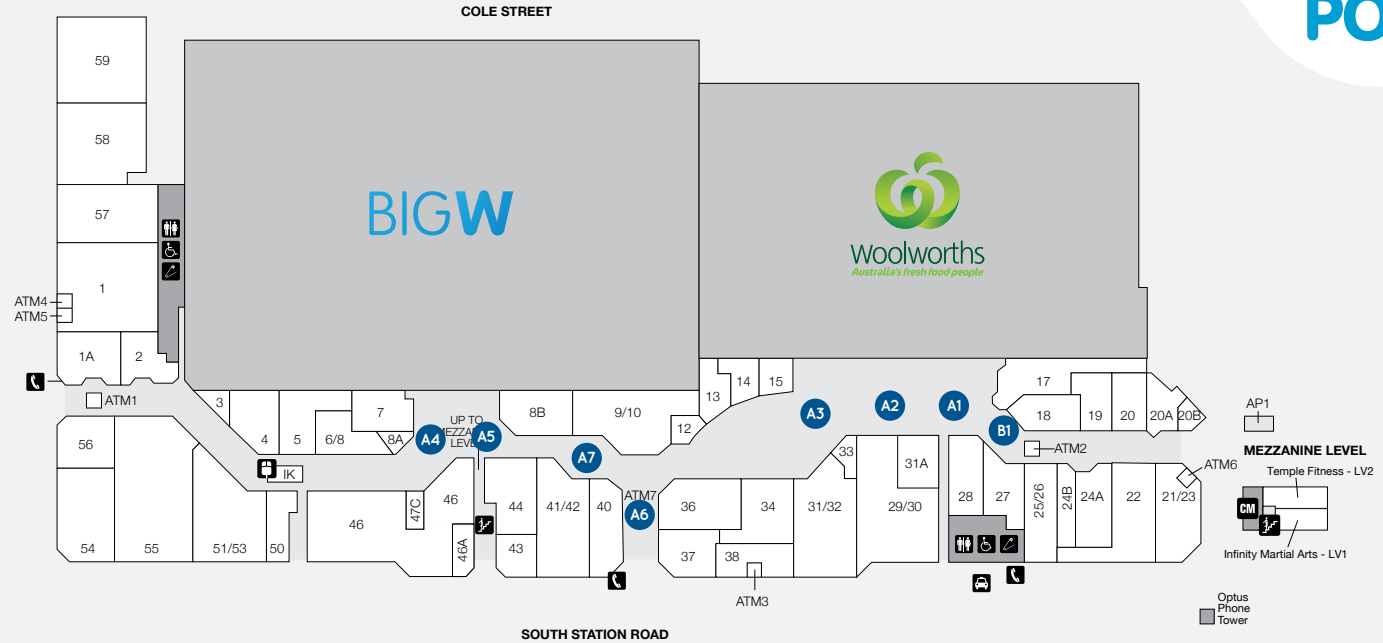

POP-UP KIOSK SITES

CATEGORY A SITES

SITE AND LOCATION	SIZE (M)	POWER	MON-SUN	THURS-SUN	ONE DAY
A1 WOOLWORTHS / BWS	4.2 X 3.0	YES	$990	N/A	N/A
A2 WOOLWORTHS	4.2 X 3.0	YES	$990	N/A	N/A
A3 WOOLWORTHS / FOOD COURT	4.2 X 3.0	YES	$990	N/A	N/A
A4 BIG W / MR MINIT	3.0 X 3.0	YES	$990	$770	N/A
A5 BIG W / SUZANNE GRAE	3.0 X 3.0	YES	$990	$770	N/A
A6 ROCKMANS	3.5 X 1.5	YES	$990	$770	N/A
A7 COFFEE CLUB	2.0 X 3.0	YES	$990	$770	N/A

CATEGORY B SITES

B1 EB GAMES / PROUDS	2.0 X 2.0	NO	$880	$660	$275

MINIMUM WEEK BOOKINGS AND FEE LOADINGS WILL APPLY IN NOVEMBER AND DECEMBER. ALL PRICES GST INCLUSIVE.

OWNER:

MANAGED BY:

CNR BRISBANE & SOUTH STATION RDS, BOOVAL QLD 4304 | PO BOX 84, BOOVAL, IPSWICH QLD 4304
P (07) 3281 0655 | BOOVALFAIR@RETAILFIRST.COM.AU | WWW.BOOVALFAIR.COM.AU

Disclaimer: The shopping centre described in this publication is managed by Retail First Pty Ltd. Whilst all reasonable efforts have been made to ensure the information in this publication is accurate and up to date, Retail First maintains the right to update or change the information at any time, without notice to users. Retail First does not warrant the content or accuracy of the information in this publication, including information sourced from third parties, and does not guarantee that any forward looking statement, image, artist impression, or forecast in this publication will actually occur. Retail First has taken all reasonable care when preparing this publication but accepts no liability from the use or reliance of the information. This publication was created in February 2021. Source: ABS Census data 2016.