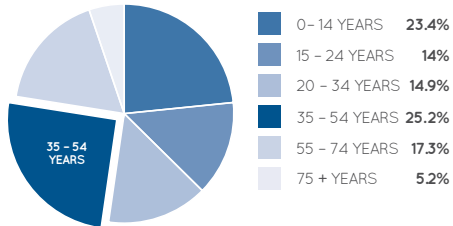

1,257

CAR PARKS 1,025 ARE UNDERCOVER

3.25m

ANNUAL CUSTOMER VISITS

WOOLWORTHS, BIG W

MAJOR RETAILERS

DEMOGRAPHICS

YOUNG FAMILIES, BLUE COLLAR WORKERS

SITE AND LOCATION	SIZE (M)	POWER	MON-SUN	THURS-SUN	ONE DAY
A1 WOOLWORTHS / BWS	4.2 X 3.0	YES	\$990	N/A	N/A
A2 WOOLWORTHS	4.2 X 3.0	YES	\$990	N/A	N/A
A3 WOOLWORTHS / FOOD COURT	4.2 X 3.0	YES	\$990	N/A	N/A
A4 BIG W / MR MINIT	3.0 X 3.0	YES	\$990	\$770	N/A
A5 BIG W / SUZANNE GRAE	3.0 X 3.0	YES	\$990	\$770	N/A
A6 ROCKMANS	3.5 X 1.5	YES	\$990	\$770	N/A
A7 COFFEE CLUB	2.0 X 3.0	YES	\$990	\$770	N/A