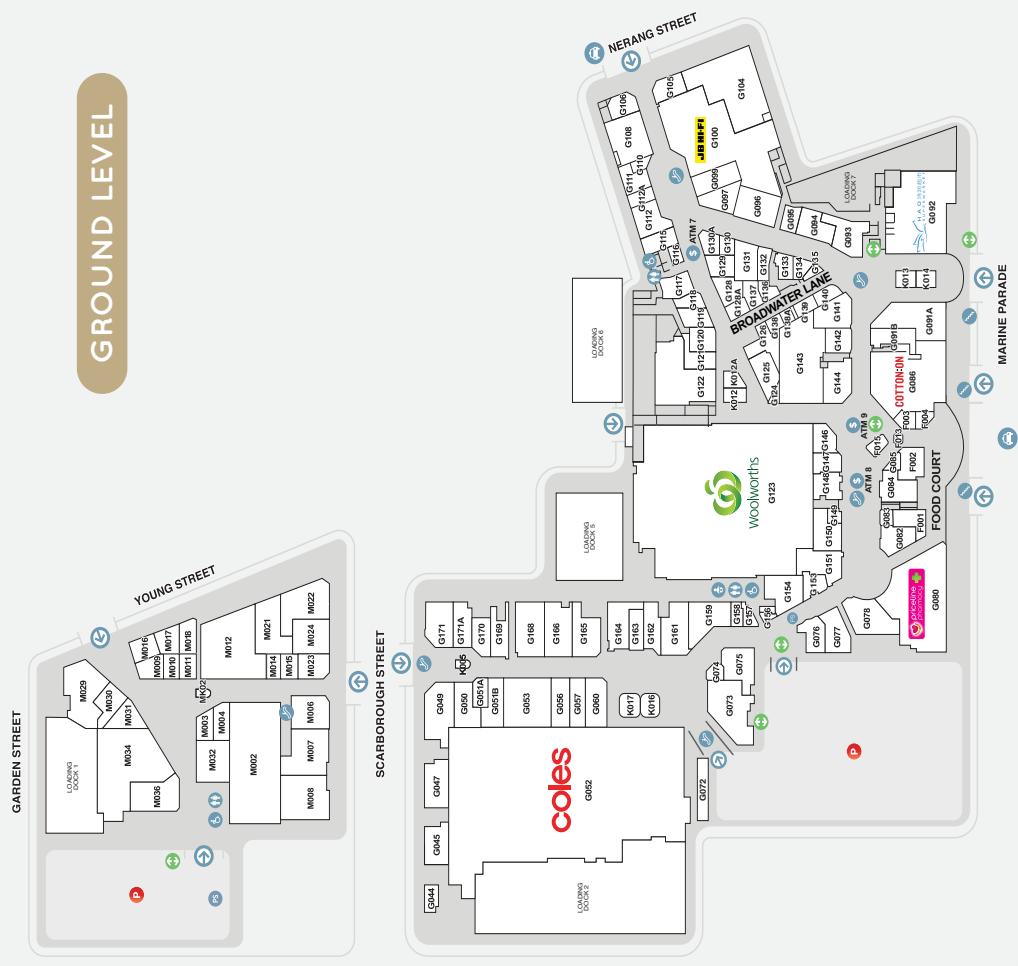

CAR PARKS*

12.1m

ANNUAL CUSTOMER VISITS*

MAJORS

- COLES
- WOOLWORTHS
- KMART
- EVENT CINEMAS

DEMOGRAPHICS

CBD WORKERS, STUDENTS, YOUNG FAMILIES, SENIORS, ASIAN MARKET, TOURISTS

MARKET

171,191

MAIN TRADE AREA POPULATION

GROUND LEVEL

- Parking
- Lifts
- Entry
- Stairs
- Escalators
- Paustation
- Toilets
- Disabled Toilets
- Parents Room
- Adult Change Room
- Customer Service
- EV Charging
- 36 Marine Pde
- Taxi
- ATM