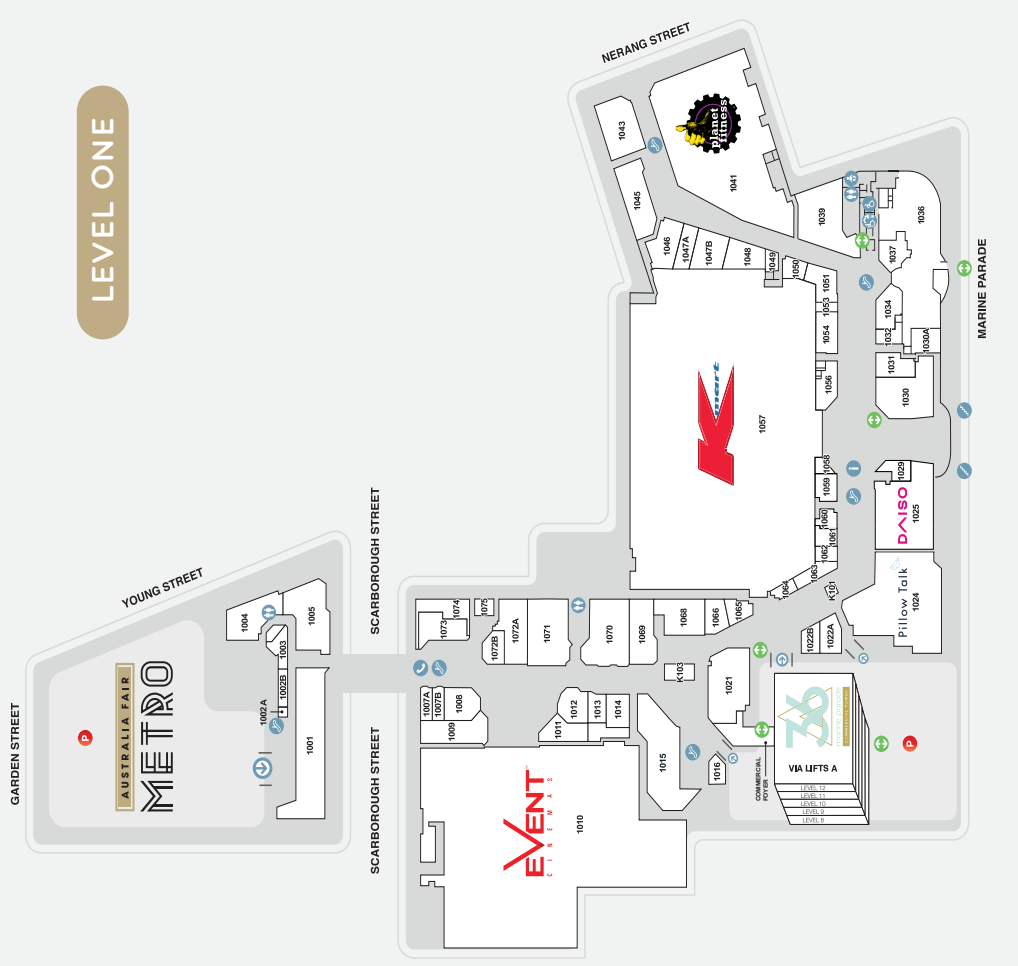

GROUND LEVEL

- Parking
- Lifts
- Entry
- Stairs
- Escalators
- Paustation
- Toilets
- Disabled Toilets
- Parents Room
- Adult Change Room
- Customer Service
- EV Charging
- 36 Marine Pde
- Taxi
- ATM

LEVEL ONE

LEVEL FOUR

BASEMENT

42 MARINE PARADE, SOUTHPORT QLD 4215 | P (07) 555 666 00
WWW.AUSTRALIAFAIR.COM.AU
WWW.AUSTRALIAFAIRMETRO.COM.AU